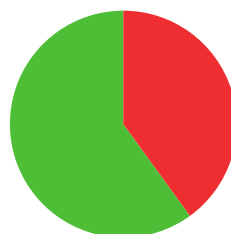

# TSIKO PUTKARADZE

 GEORGIA

AGE: 29

WORLD RANKING: **230** (RW)  
HIGHEST WR: **84** (RW 20 November 2017)

**8.5**

AVERAGE ARROW  
(TWO YEAR PERIOD)

**18/48** (38%)

MATCH WINS

**3/5** (60%)

TIEBREAK WINS

data taken from outdoor archery competitions at 70 metres

**622**

SEASON BEST

**641**

CAREER BEST

QUALIFICATION