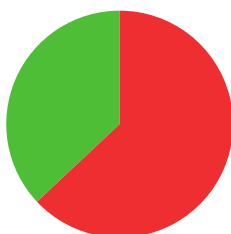

# TSIKO PUTKARADZE

 GEORGIA

AGE: 29

WORLD RANKING: **145** (RW)  
HIGHEST WR: **84** (RW 20 November 2017)

**8.6**

AVERAGE ARROW  
(TWO YEAR PERIOD)

**20/54** (37%)

MATCH WINS