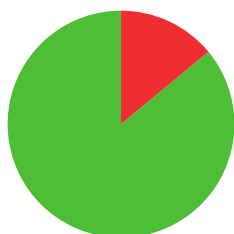

## MEDALS - INDOOR ARCHERY

world archery athlete profile

version: 9th June 2025 19:00:12

**ONLINE:** <https://worldarchery.sport/athlete/13506>

---

WORLD ARCHERY INDOOR CHAMPIONSHIPS: (CAPS: 2)

EUROPEAN INDOOR CHAMPIONSHIPS: (CAPS: 5) **1 SILVER** (TEAM - 2019)

# TSIKO PUTKARADZE

 GEORGIA

AGE: 29

WORLD RANKING: **145** (RW)  
HIGHEST WR: **84** (RW 20 November 2017)

**8.6**

AVERAGE ARROW  
(TWO YEAR PERIOD)

**20/54** (37%)

MATCH WINS