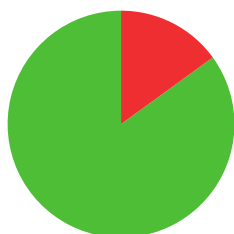

# TSIKO PUTKARADZE

 GEORGIA

AGE: 29

WORLD RANKING: **230** (RW)  
HIGHEST WR: **84** (RW 20 November 2017)

**8.5**

AVERAGE ARROW  
(TWO YEAR PERIOD)

**18/48** (38%)

MATCH WINS