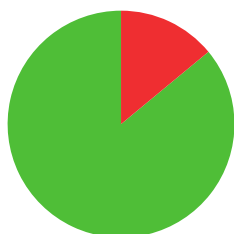

## MEDALS - INDOOR ARCHERY

world archery athlete profile

version: 21st March 2026 09:33:18

**ONLINE:** <https://worldarchery.sport/athlete/13506>

---

WORLD ARCHERY INDOOR CHAMPIONSHIPS: (CAPS: 2)

EUROPEAN INDOOR CHAMPIONSHIPS: (CAPS: 6) **2 SILVER** (TEAM - 2026, 2019)

# TSIKO PUTKARADZE

 GEORGIA

AGE: 29

WORLD RANKING: **145** (RW)  
HIGHEST WR: **84** (RW 20 November 2017)

**8.6**

AVERAGE ARROW  
(TWO YEAR PERIOD)

**20/54** (37%)

MATCH WINS