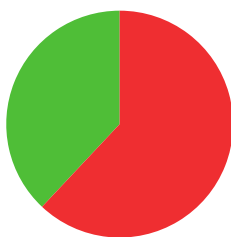

SALOME KHARSHILADZE

 GEORGIA

AGE: 20

WORLD RANKING: **258** (RW)
HIGHEST WR: **194** (RW 31 March 2025)

8.4

AVERAGE ARROW
(TWO YEAR PERIOD)

6/16 (38%)

MATCH WINS