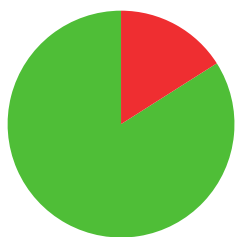

SALOME KHARSHILADZE

 GEORGIA

AGE: 20

WORLD RANKING: **258** (RW)
HIGHEST WR: **194** (RW 31 March 2025)

8.4

AVERAGE ARROW
(TWO YEAR PERIOD)

6/16 (38%)

MATCH WINS