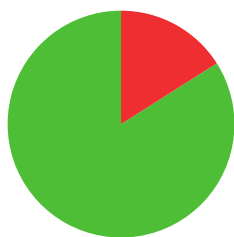

MEDALS - INDOOR ARCHERY

EUROPEAN INDOOR CHAMPIONSHIPS: (CAPS: 2)

SALOME KHARSHILADZE

 GEORGIA

AGE: **21**

WORLD RANKING: **332** (RW)
HIGHEST WR: **194** (RW 31 March 2025)

8.4

AVERAGE ARROW
(TWO YEAR PERIOD)

6/18 (33%)

MATCH WINS

0/1 (0%)

TIEBREAK WINS

0

SEASON BEST

643

CAREER BEST