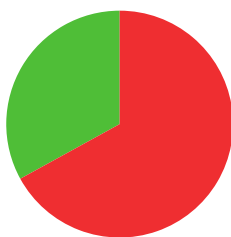

MEDALS - INDOOR ARCHERY

EUROPEAN INDOOR CHAMPIONSHIPS: (CAPS: 2)

SALOME KHARSHILADZE

 GEORGIA

AGE: **21**

WORLD RANKING: **332** (RW)
HIGHEST WR: **194** (RW 31 March 2025)

8.4

AVERAGE ARROW
(TWO YEAR PERIOD)

6/18 (33%)

MATCH WINS

0/1 (0%)

TIEBREAK WINS

0

SEASON BEST

643

CAREER BEST