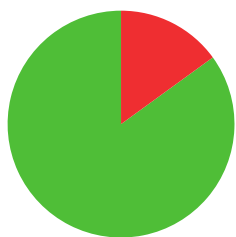

ASIAN GRAND PRIX CIRCUIT: (CAPS: 3)

MEDALS - INDOOR ARCHERY

EUROPEAN INDOOR CHAMPIONSHIPS: (CAPS: 2)

MEDEA GVINCHIDZE

 GEORGIA

AGE: 25

WORLD RANKING: **93** (RW)
HIGHEST WR: **93** (RW 23 February 2026)

8.5

AVERAGE ARROW
(TWO YEAR PERIOD)

5/15 (33%)

MATCH WINS

0/2 (0%)

TIEBREAK WINS

0

SEASON BEST

644