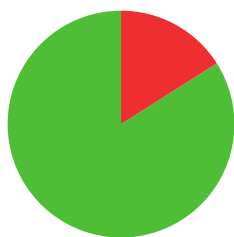

MEDEA GVINCHIDZE

 GEORGIA

AGE: **24**

WORLD RANKING: **181** (RW)
HIGHEST WR: **148** (RW 5 May 2025)

8.4

AVERAGE ARROW
(TWO YEAR PERIOD)

3/10 (30%)

MATCH WINS