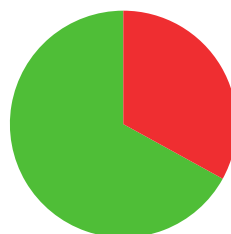

MEDALS - INDOOR ARCHERY

WORLD ARCHERY INDOOR CHAMPIONSHIPS: (CAPS: 1)

EUROPEAN INDOOR CHAMPIONSHIPS: (CAPS: 3)

ANRI BASILADZE

 GEORGIA

AGE: 23

WORLD RANKING: **180** (RM)
HIGHEST WR: **156** (RM 13 October 2025)

8.7

AVERAGE ARROW
(TWO YEAR PERIOD)

7/21 (33%)

MATCH WINS

2/3 (67%)

TIEBREAK WINS

0

SEASON BEST