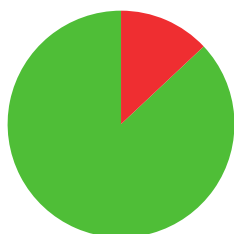

ANRI BASILADZE

 GEORGIA

AGE: 23

WORLD RANKING: **170** (RM)
HIGHEST WR: **158** (RM 28 April 2025)

8.7

AVERAGE ARROW
(TWO YEAR PERIOD)

6/19 (32%)

MATCH WINS

1/2 (50%)

TIEBREAK WINS

628

SEASON BEST

649

CAREER BEST

QUALIFICATION

data taken from outdoor archery competitions at 70 metres