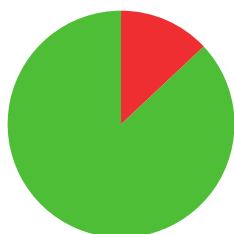

MEDALS - INDOOR ARCHERY

WORLD ARCHERY INDOOR CHAMPIONSHIPS: (CAPS: 1)

EUROPEAN INDOOR CHAMPIONSHIPS: (CAPS: 3)

ANRI BASILADZE

 GEORGIA

AGE: 23

WORLD RANKING: **180** (RM)
HIGHEST WR: **156** (RM 13 October 2025)

8.7

AVERAGE ARROW
(TWO YEAR PERIOD)

7/21 (33%)

MATCH WINS

2/3 (67%)

TIEBREAK WINS

0

SEASON BEST